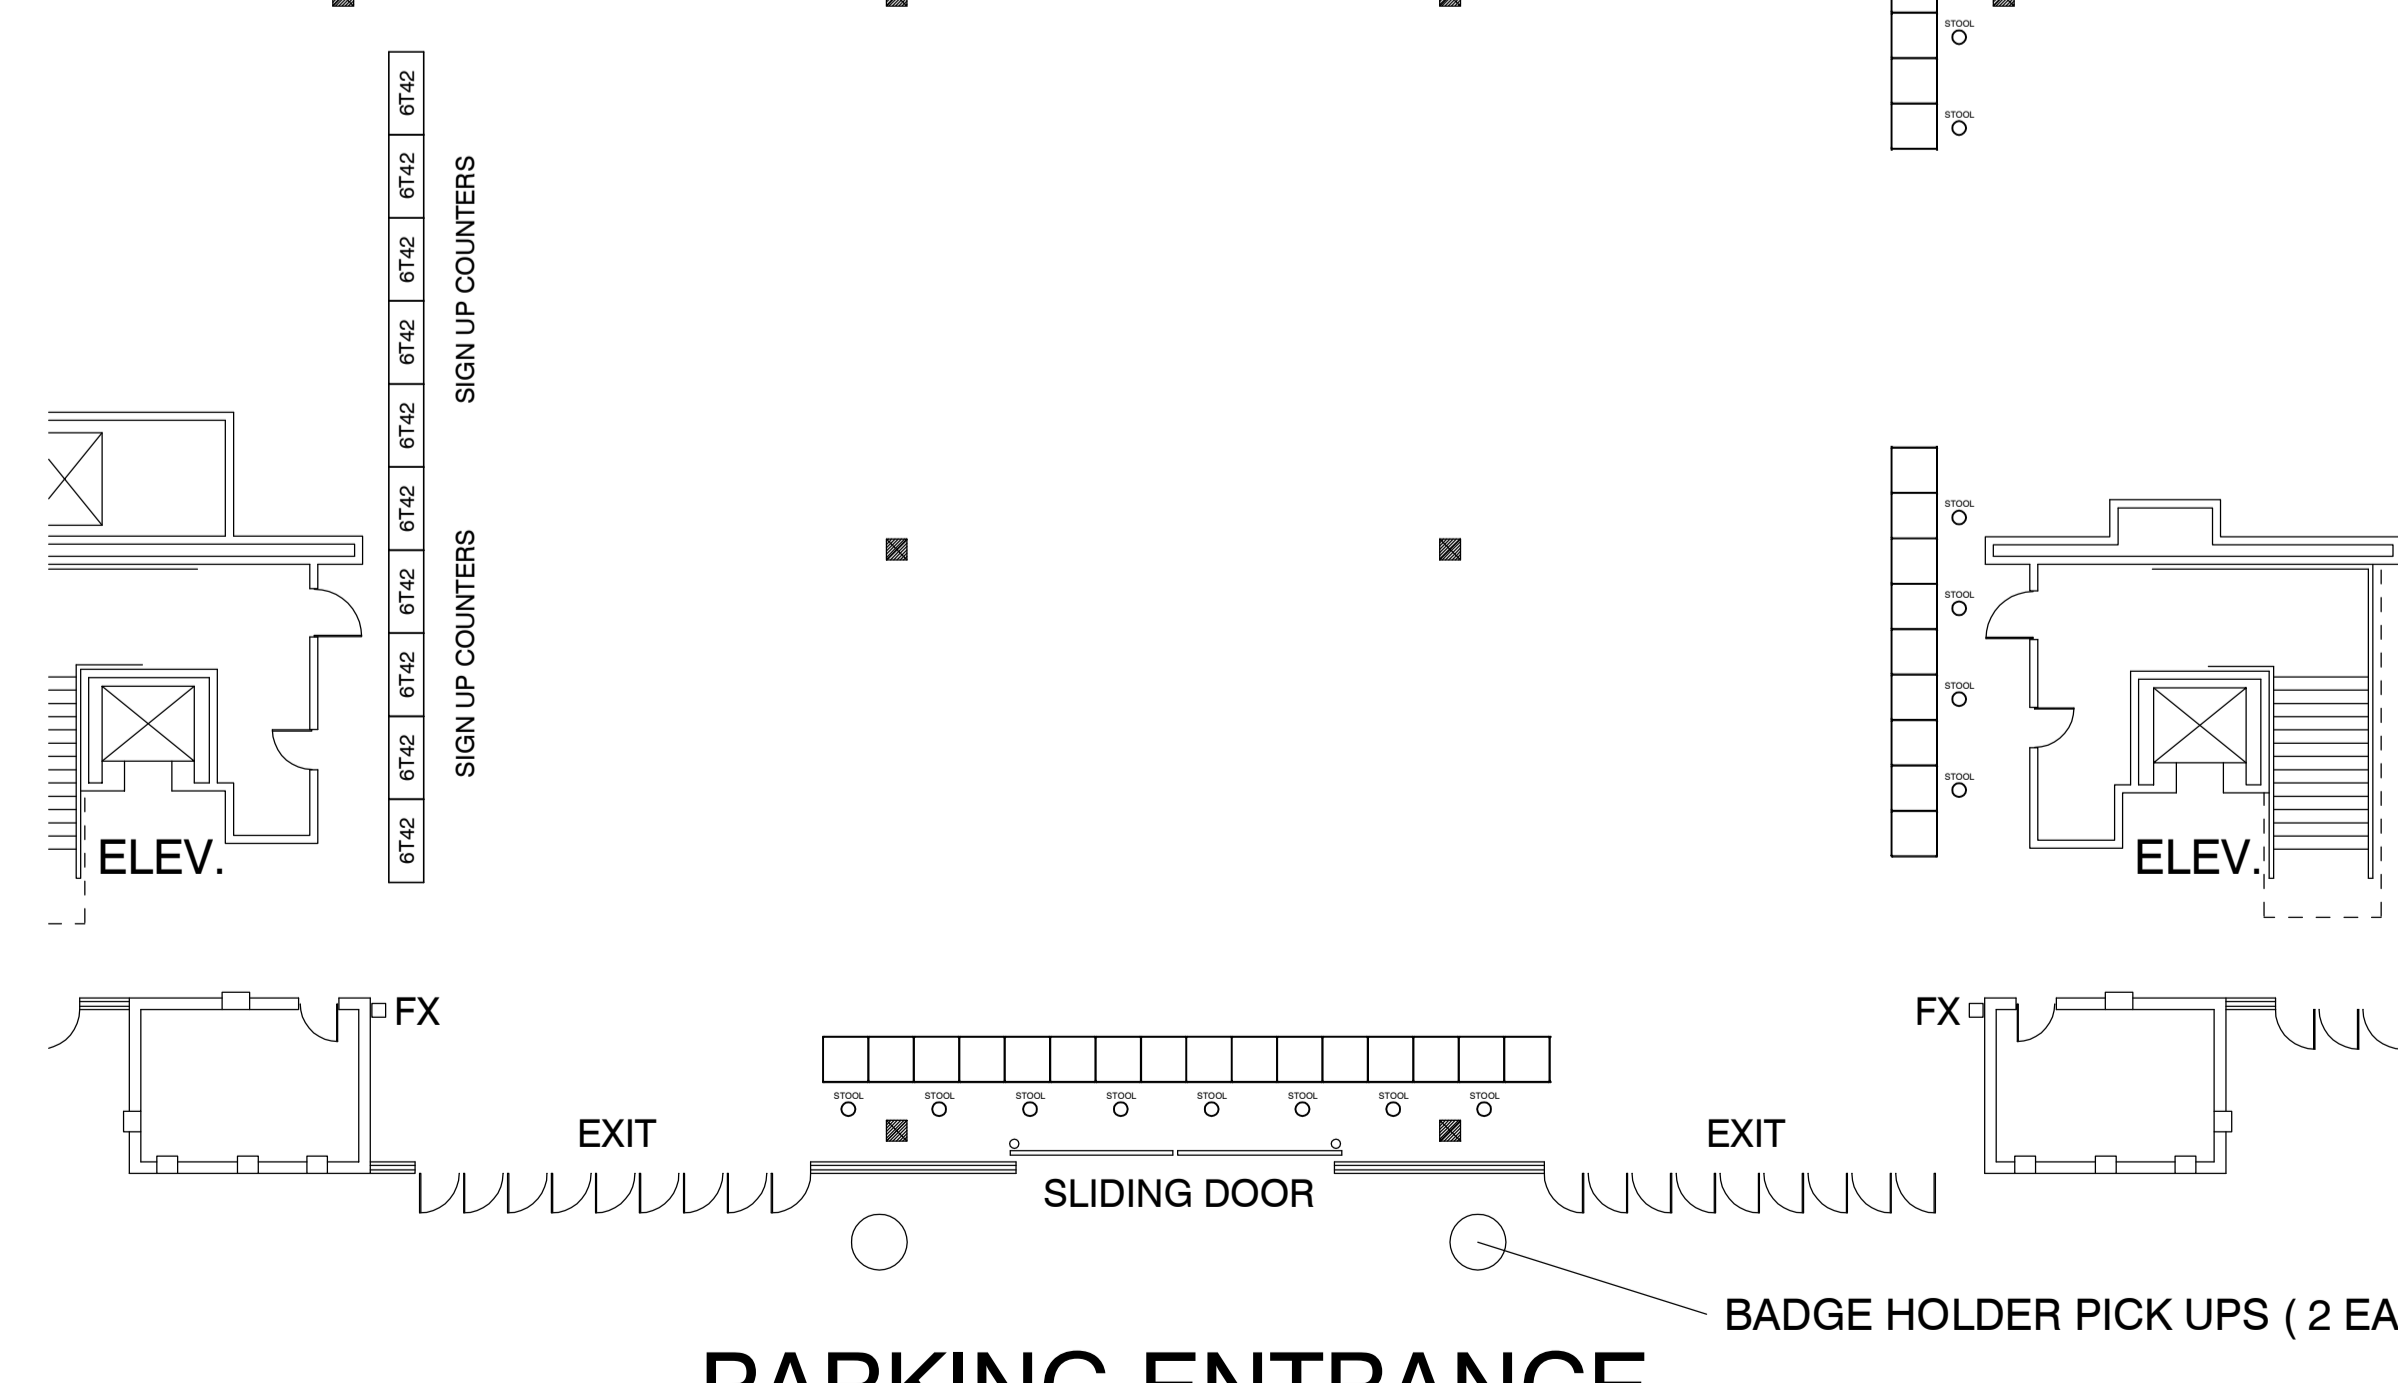

NORTHWEST ENTRANCE

OFFSHORE TECHNOLOGY CONFERENCE 4-7 MAY 2009 ARENA EXHIBITS

NEW BOOTH NUMBER LAYOUT

LAST REVISION: 04/28/2009

DRIVE IN
FRT. DOOR