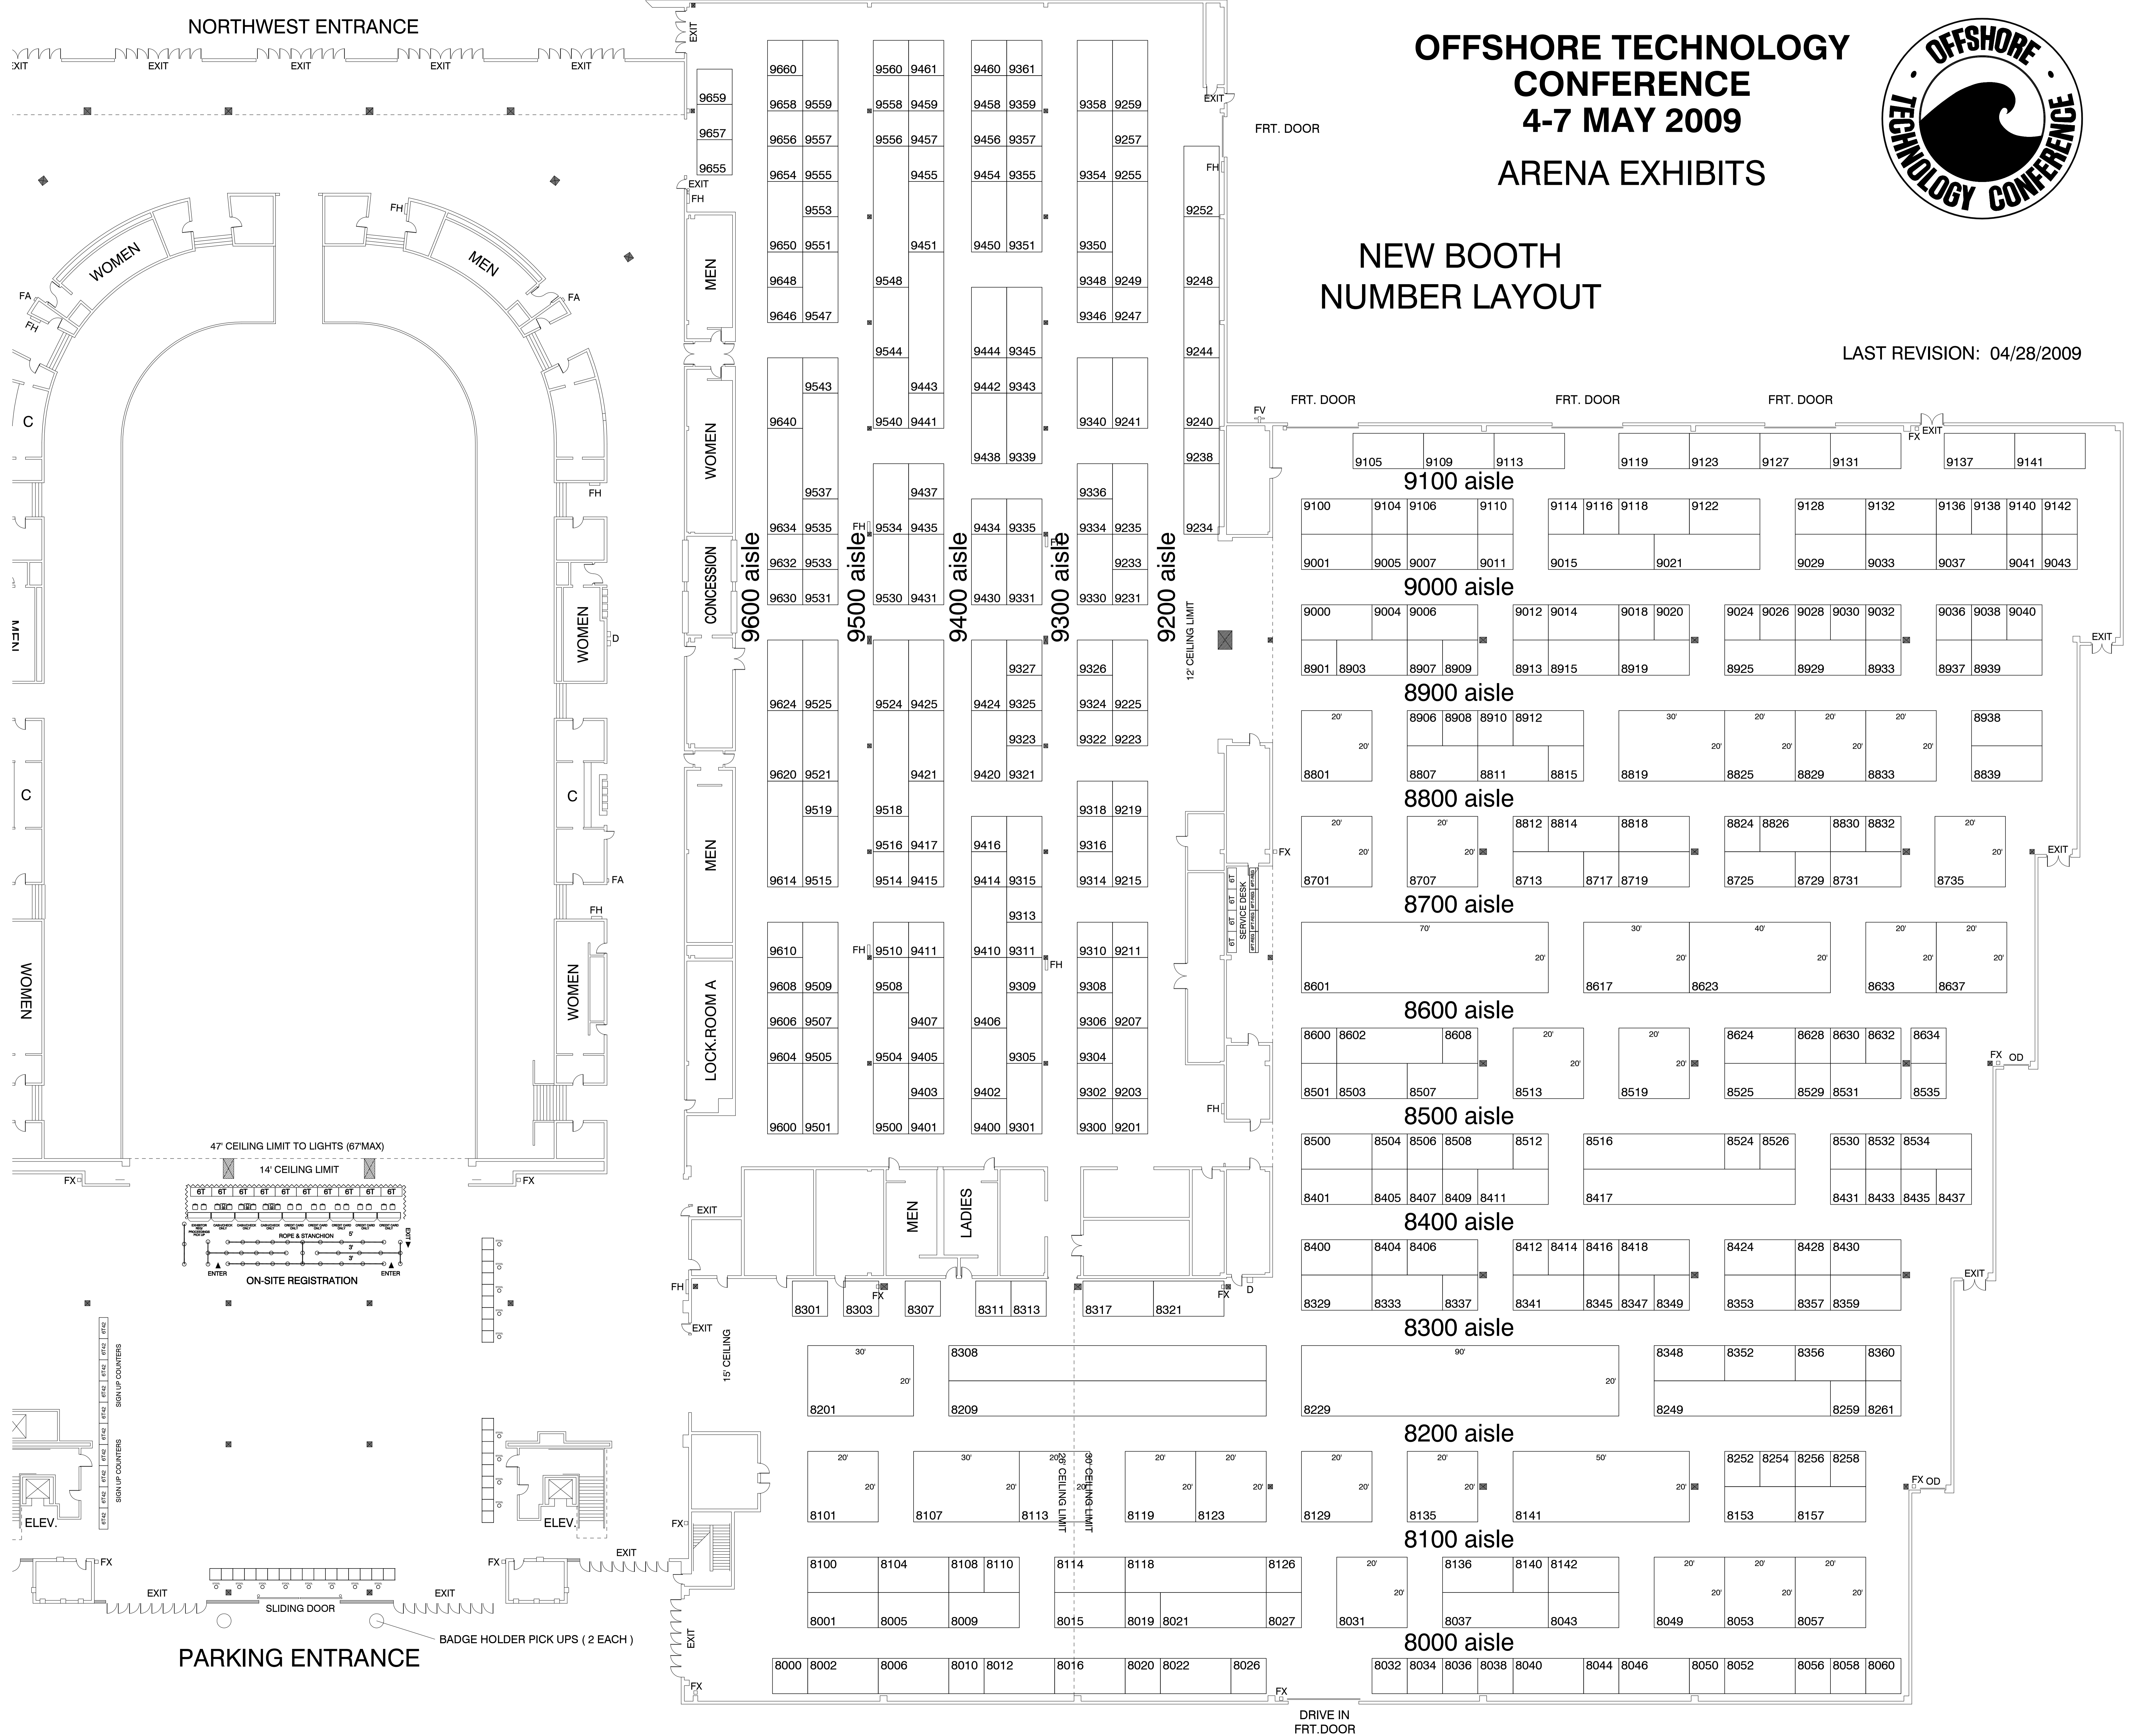

NORTHWEST ENTRANCE

OFFSHORE TECHNOLOGY CONFERENCE 4-7 MAY 2009 ARENA EXHIBITS

NEW BOOTH NUMBER LAYOUT

LAST REVISION: 04/28/2009

DRIVE IN
FRT. DOOR