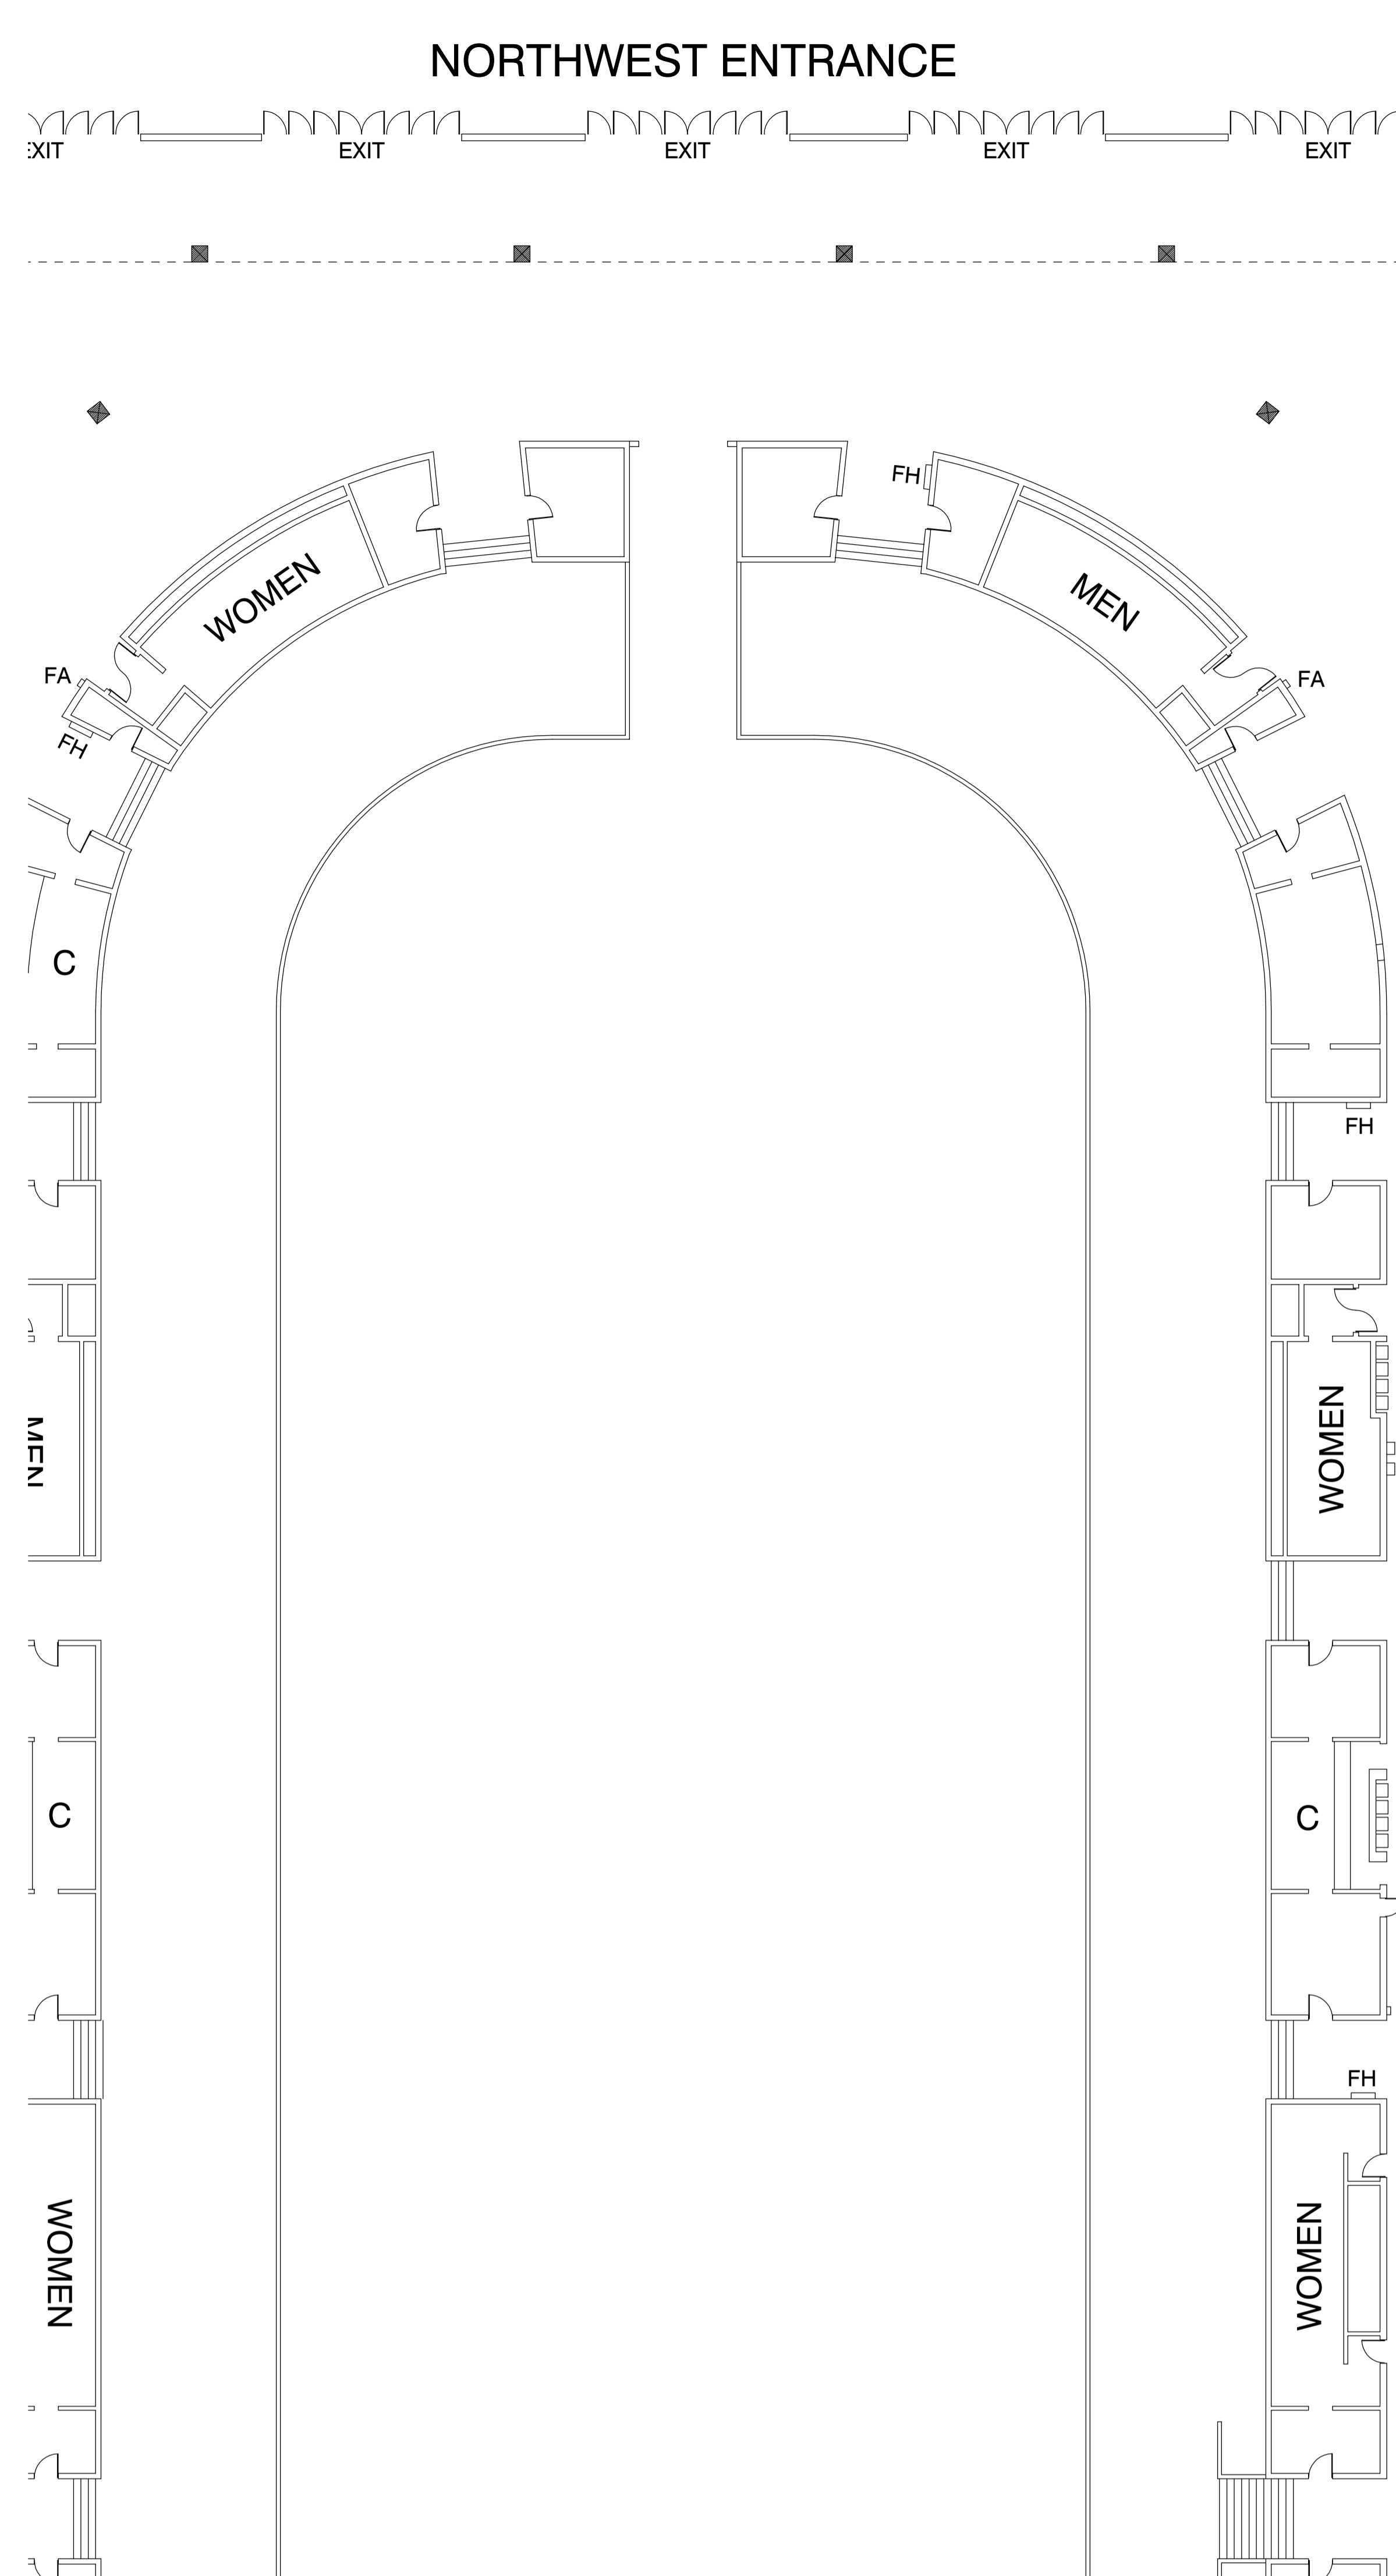

NORTHWEST ENTRANCE

OFFSHORE TECHNOLOGY CONFERENCE 4-7 MAY 2009 ARENA EXHIBITS

NEW BOOTH NUMBER LAYOUT

LAST REVISION: 04/28/2009

DRIVE IN
FRT. DOOR