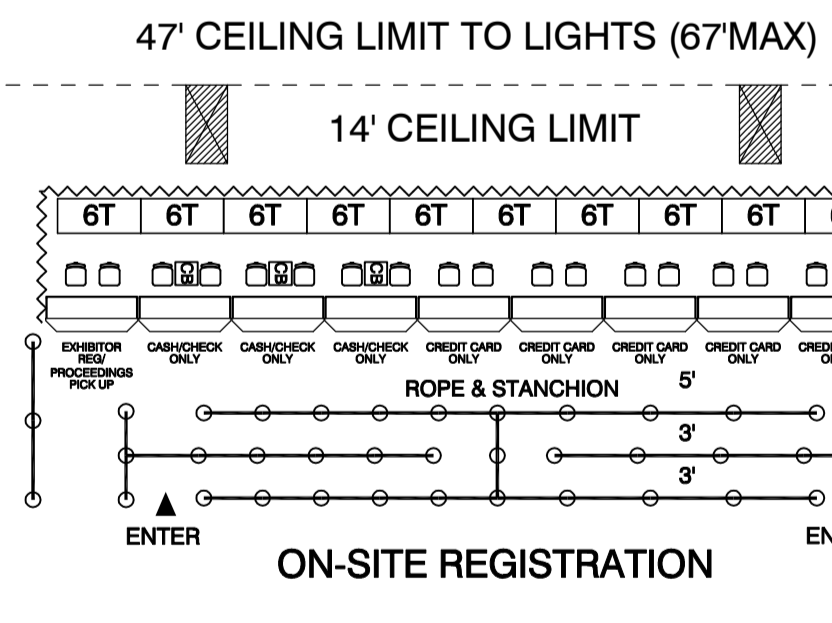

NORTHWEST ENTRANCE

OFFSHORE TECHNOLOGY CONFERENCE 4-7 MAY 2009 ARENA EXHIBITS

NEW BOOTH NUMBER LAYOUT

LAST REVISION: 04/28/2009

DRIVE IN
FRT. DOOR